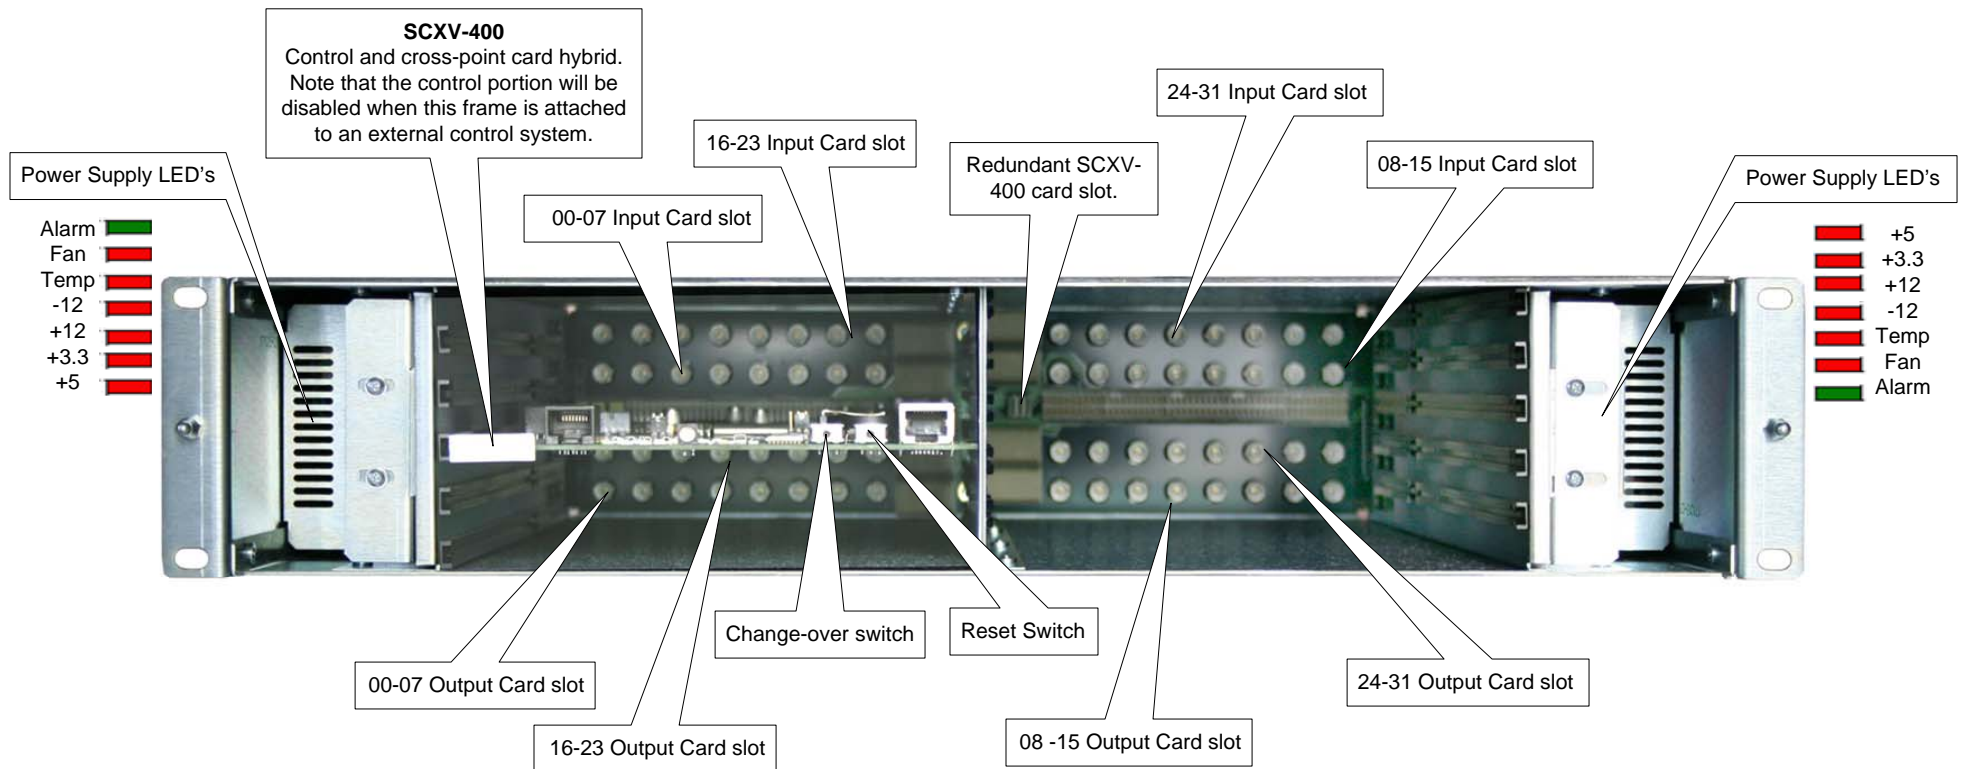

# UTAH-400 V-32R Frame Connector View

August - 2009

# UTAH-400 SCXV-400 Control & Crosspoint Card

August - 2009