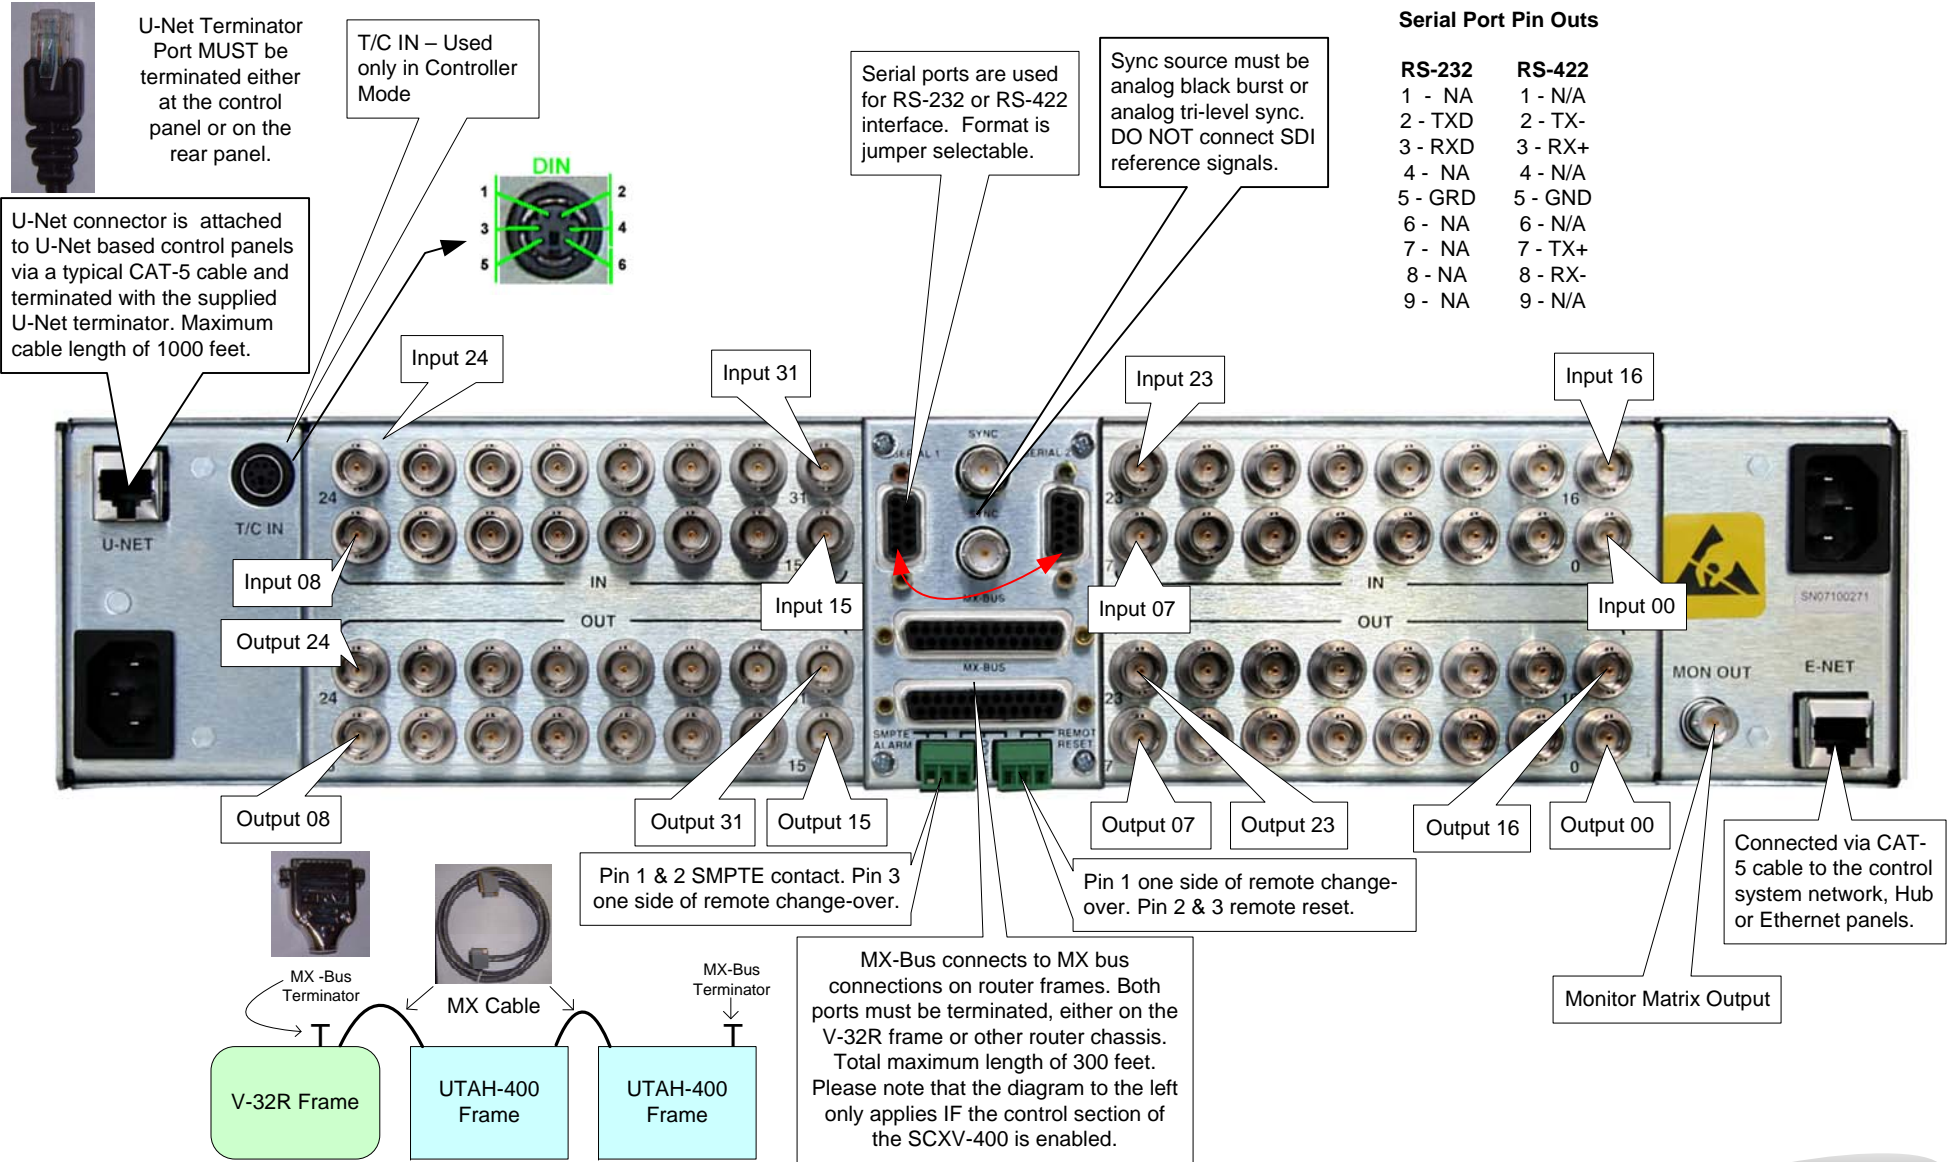

# UTAH-400 V-32R Frame Connector View

August - 2009

# UTAH-400 V-32R Frame Front View

August - 2009

# UTAH-400 SCXV-400 Control & Crosspoint Card

August - 2009